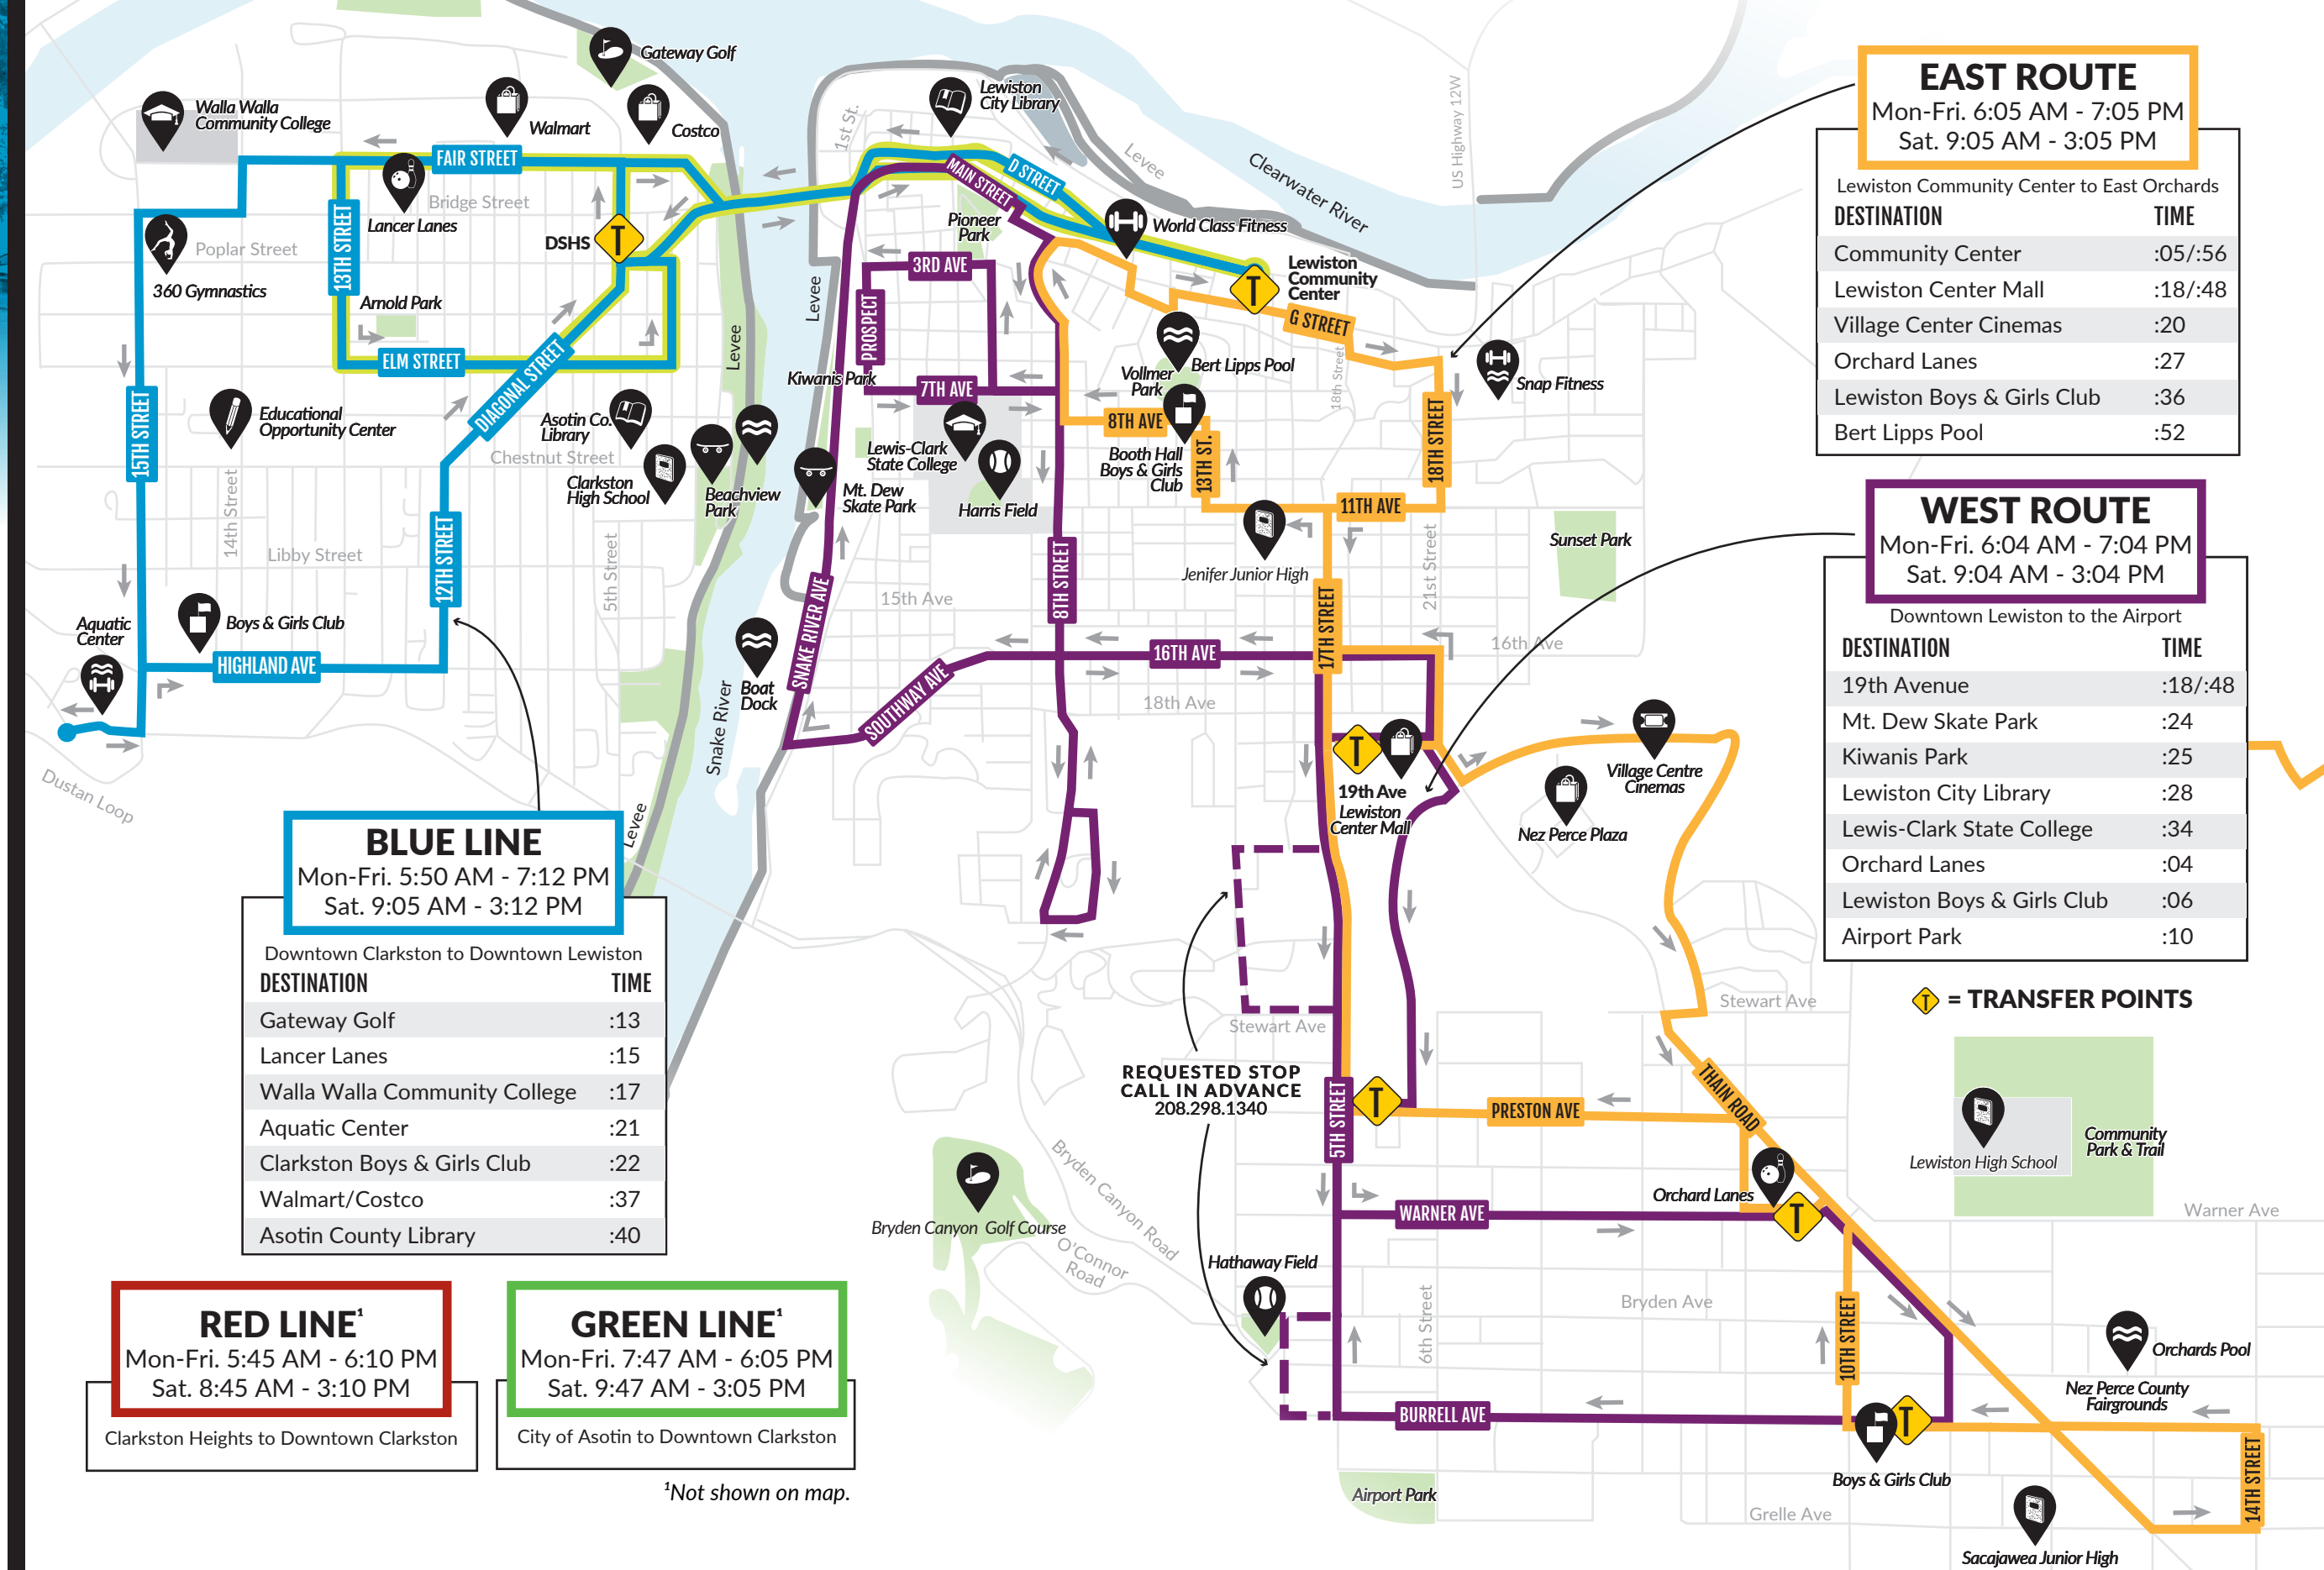

# YOUTH RIDE FREE ON THE BUS ALL THE TIME

## What is it and who is it for?

Lewiston Transit and Asotin County PTBA invite you to hop aboard our fare-free transit system for youth across the entire Lewis-Clark Valley! With unlimited access available during regular service hours, your journey begins. From zipping down water slides at the pool to scoring strikes at the bowling alley, every adventure beckons.

## Bring Your Wheels

Bring your bike along for the ride, but remember, space is limited. Follow these simple steps to ensure a smooth journey:

- Alert the driver before loading your bike.
- Follow the rack instructions carefully.
- Load from the curb side with ease.
- Let us know when you're ready to depart.
- Exit through the front and grab your wheels—it's time to roll!